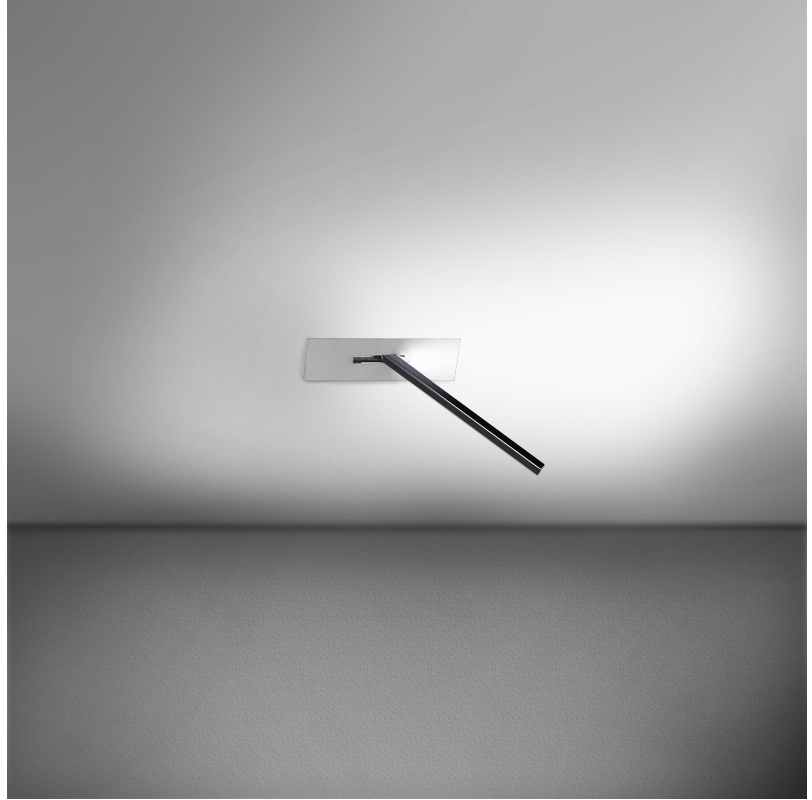

SPILLO 1 ROD RECESSED

D46012- -

base number
Color   Temperature   Finish   Options

1. To build a product code in our configurator select the specify button on the base model # product page
2. To build a manual product code on this datasheet choose from the options listed below in blue font and add the suffix to the base model #

GENERAL

Series: Spillo
Subseries: Spillo 1 Rod
Brand: Icone
Division: Design
Mounting Type: Recessed
Mounting Location: Wall
Subcategory: Ambient

PHYSICAL

Shape: Rectangle
Width (mm): 50
Width (in): 1 15/16
Height (mm): 200
Height (in): 7 7/8
Light Distribution: Adjustable
Fixture Finish: WHI / BLK / CHR / BGD
Fixture Material: Brass

ELECTRICAL

Lamp Type: LED
Total Output Wattage (W): 2.64
Dimming: 0-10V Dimming
Driver Included: No
Driver Location: Remote
Driver Type: Constant Voltage - 120 / 277Vac
Driver Class: Class 2
Input Voltage (V): 120 - 277
Output Voltage (V): 12
Upon Request: (Not included, see components) 0-10Vdc dimming / 277Vac

LED

Color Temperature (°K): 2700 / 3000
Nominal Lumen (lm): 220
CRI: >90 CRI
Lamp Life (hrs): 50000

OPTICAL

Adjustability: Tilt 120°

RATINGS AND CERTIFICATIONS

Certified By: Certified for North American Standards
IP rating: IP20