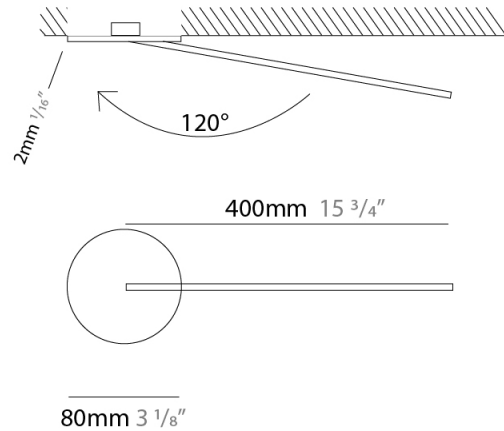

LED

Color Temperature (°K): [2700](#) / [3000](#)
 Nominal Lumen (lm): 440
 CRI: >90 CRI
 Lamp Life (hrs): 50000

OPTICAL

Adjustability: Tilt 120°

RATINGS AND CERTIFICATIONS

Certified By: Certified for North American Standards
 IP rating: IP20