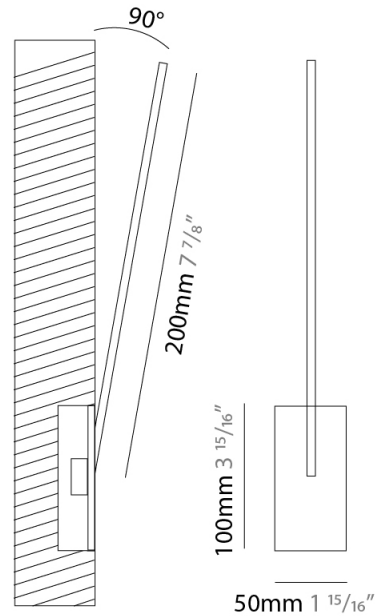

SPILLO 1 ROD RECESSED

D46012- -

base number
Color   Temperature   Finish   Options

1. To build a product code in our configurator select the specify button on the base model # product page
2. To build a manual product code on this datasheet choose from the options listed below in blue font and add the suffix to the base model #

GENERAL

Series: Spillo
Subseries: Spillo 1 Rod
Brand: Icone
Division: Design
Mounting Type: Recessed
Mounting Location: Wall
Subcategory: Ambient

PHYSICAL

Shape: Rectangle
Width (mm): 50
Width (in): 1 15/16
Height (mm): 200
Height (in): 7 7/8
Light Distribution: Adjustable
Fixture Finish: WHI / BLK / CHR / BGD
Fixture Material: Brass

ELECTRICAL

Lamp Type: LED
Total Output Wattage (W): 2.64
Dimming: 0-10V Dimming
Driver Included: No
Driver Location: Remote
Driver Type: Constant Voltage - 120 / 277Vac
Driver Class: Class 2
Input Voltage (V): 120 - 277
Output Voltage (V): 12
Upon Request: (Not included, see components) 0-10Vdc dimming / 277Vac

LED

Color Temperature (°K): 2700 / 3000
Nominal Lumen (lm): 220
CRI: >90 CRI
Lamp Life (hrs): 50000

OPTICAL

Adjustability: Tilt 120°

RATINGS AND CERTIFICATIONS

Certified By: Certified for North American Standards
IP rating: IP20