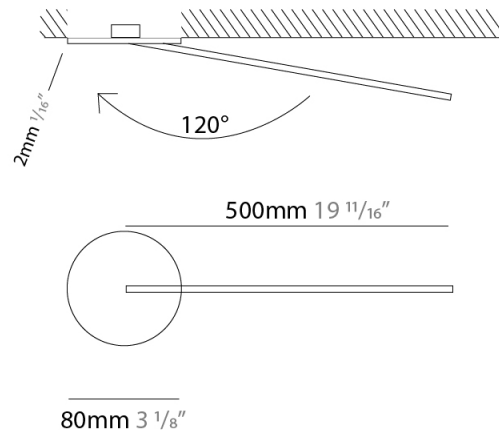

GENERAL

Series: Spillo
 Subseries: Spillo 1 Rod
 Brand: Icone
 Division: Design
 Mounting Type: Recessed
 Mounting Location: Wall
 Subcategory: Ambient

PHYSICAL

Shape: Rectangle
 Width (mm): 50
 Width (in): 1 ¹⁵/₁₆
 Height (mm): 500
 Height (in): 19 ¹¹/₁₆
 Light Distribution: Adjustable
[Fixture Finish: WHI / BLK / CHR / BGD](#)
 Fixture Material: Brass

LED

[Color Temperature \(°K\): 2700 / 3000](#)
 Nominal Lumen (lm): 550
 CRI: >90 CRI
 Lamp Life (hrs): 50000

OPTICAL

Adjustability: Tilt 120°

RATINGS AND CERTIFICATIONS

Certified By: Certified for North American Standards
 IP rating: IP20