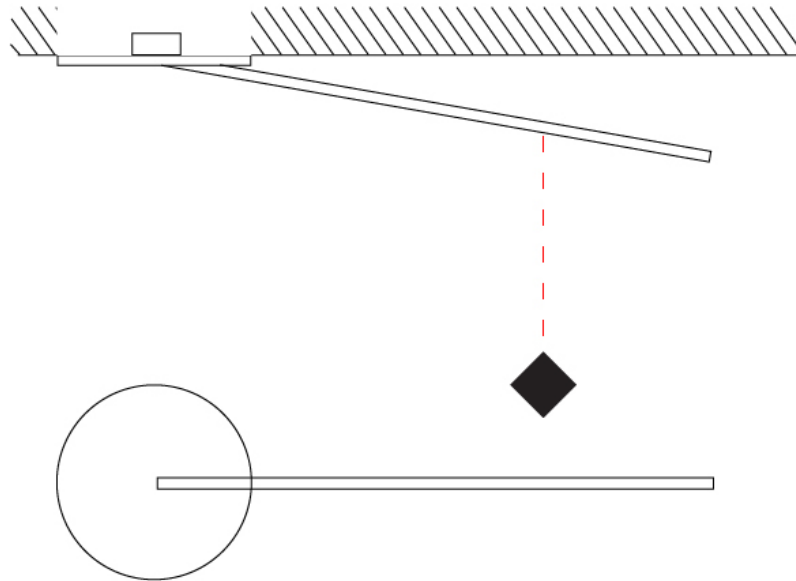

SPILO 1 ROD ROUND BASE RECESSED

D46022-

PROJECT

TYPE

SPECIFIER

QUANTITY

DATE

D