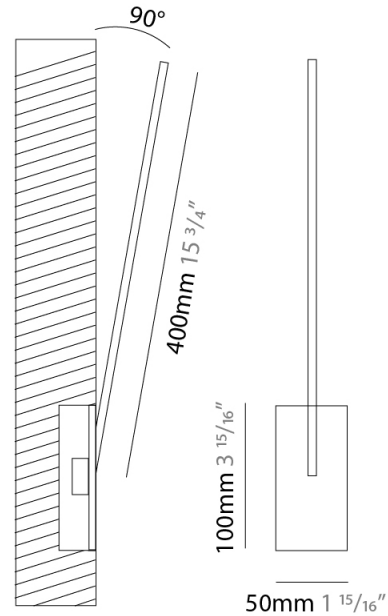

PROJECT
TYPE
SPECIFIER
QUANTITY
DATE

SPILLO 1 ROD RECESSED

D46014- -
base number   Color   Finish
                         Temperature   Options

1. To build a product code in our configurator select the specify button on the base model # product page
2. To build a manual product code on this datasheet choose from the options listed below in blue font and add the suffix to the base model #

GENERAL

Series: Spillo
Subseries: Spillo 1 Rod
Brand: Icone
Division: Design
Mounting Type: Recessed
Mounting Location: Wall
Subcategory: Ambient

PHYSICAL

Shape: Rectangle
Width (mm): 50
Width (in): 1 15/16
Height (mm): 400
Height (in): 15 3/4
Light Distribution: Adjustable
Fixture Finish: WHI / BLK / CHR / BGD
Fixture Material: Brass

ELECTRICAL

Lamp Type: LED
Total Output Wattage (W): 4.8
Dimming: 0-10V Dimming
Driver Included: No
Driver Location: Remote
Driver Type: Constant Voltage - 120Vac
Driver Class: Class 2
Input Voltage (V): 120
Output Voltage (V): 12
Upon Request: (Not included, see components) 0-10Vdc dimming / 277Vac

LED

Color Temperature (°K): 2700 / 3000
Nominal Lumen (lm): 440
CRI: >90 CRI
Lamp Life (hrs): 50000

OPTICAL

Adjustability: Tilt 120°

RATINGS AND CERTIFICATIONS

Certified By: Certified for North American Standards
IP rating: IP20